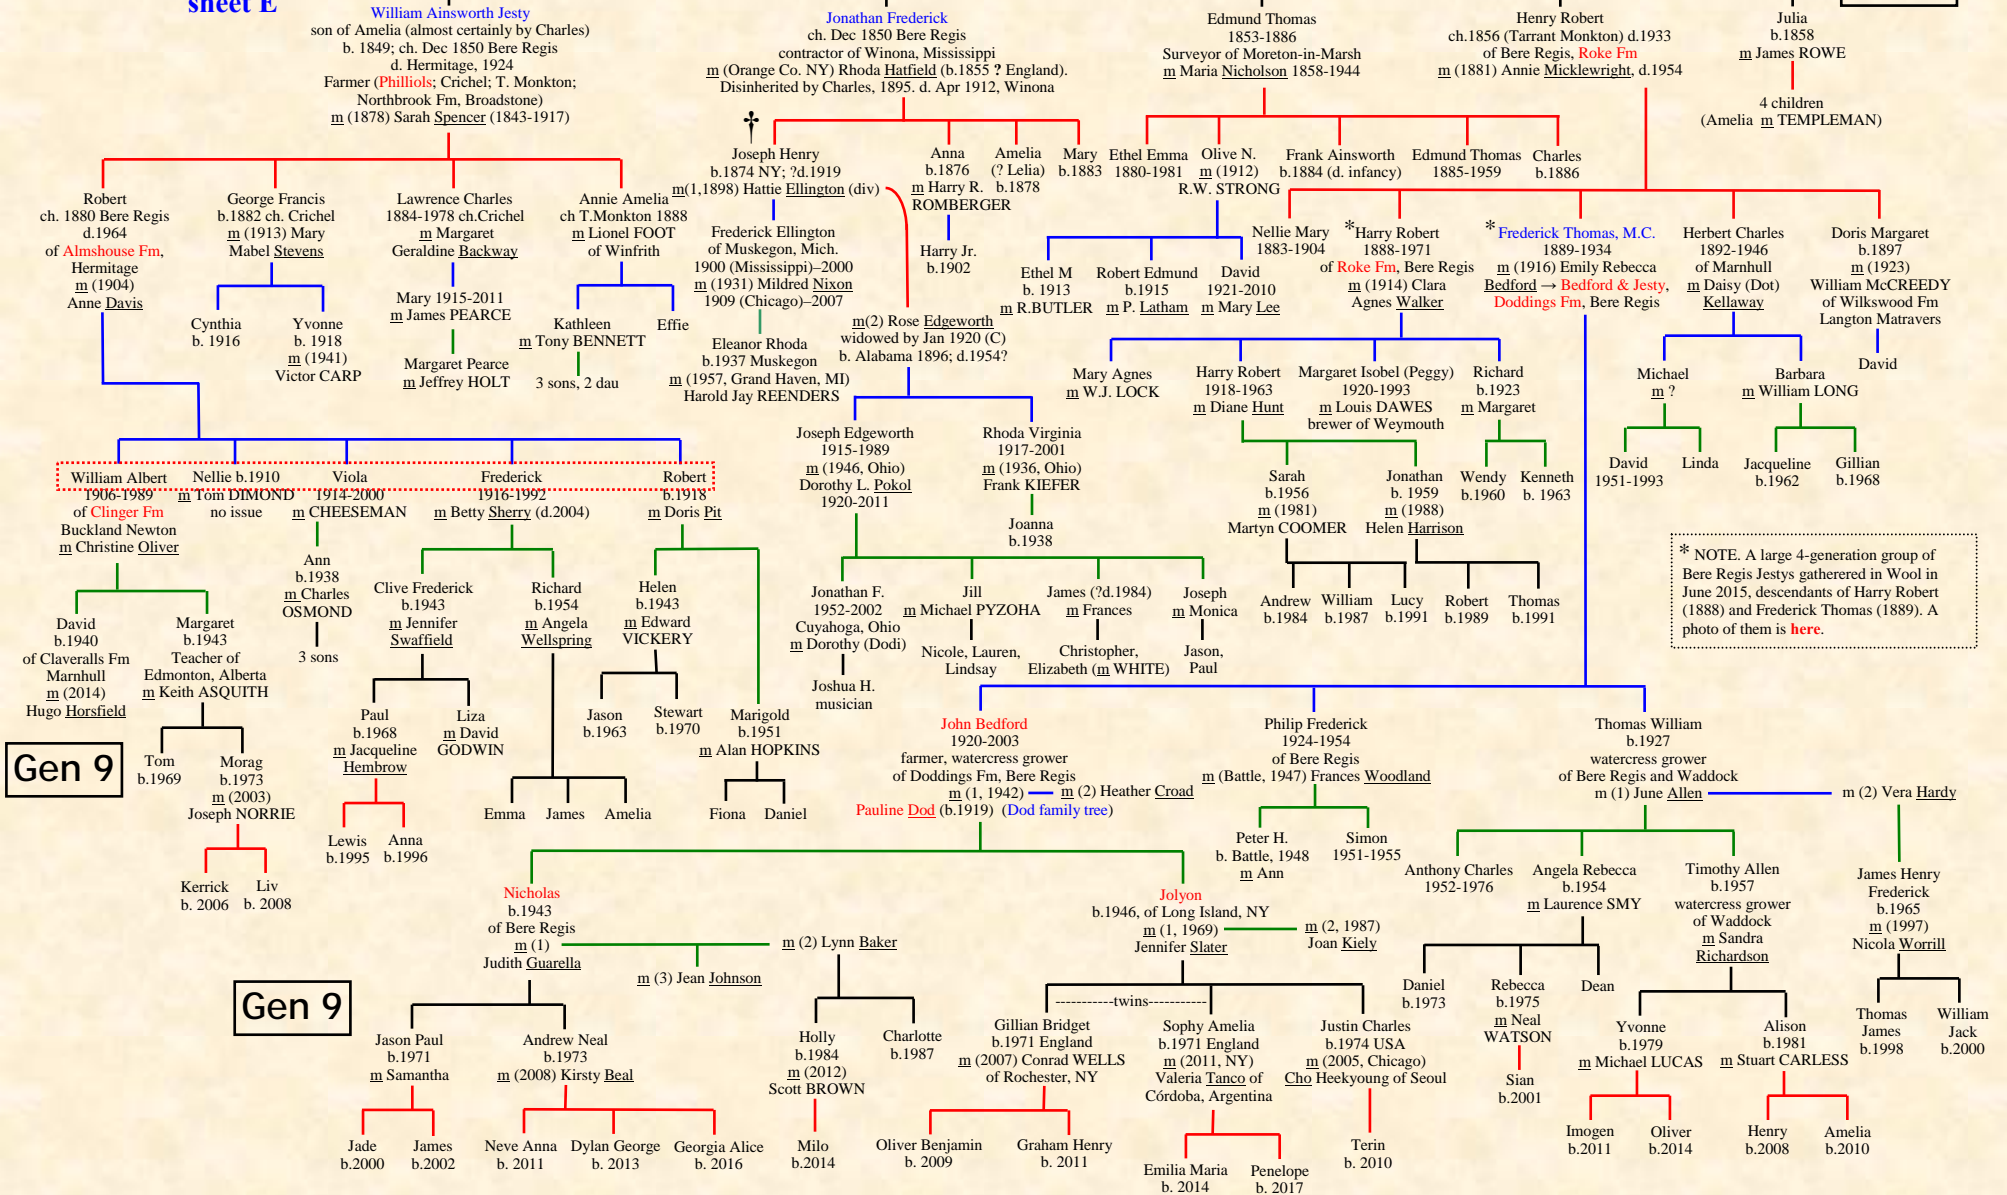

F

Charles Jesty 1800-1897 latterly of Bere Regis Surveyor, contractor and farmer m(1) Sarah Salter (d.1843) m(2) Amelia Ainsworth 1850 Southampton of Bere Regis ca.1825-1887

† NOTE: Records of Jonathan Frederick's branch and the links to Michigan and Ohio are complex. See more on JFJ's notes page.

Gen 5

first marriage sheet E

Gen 9

Gen 9

* NOTE: A large 4-generation group of Bere Regis Jests gathered in Wool in June 2015, descendants of Harry Robert (1888) and Frederick Thomas (1889). A photo of them is here.