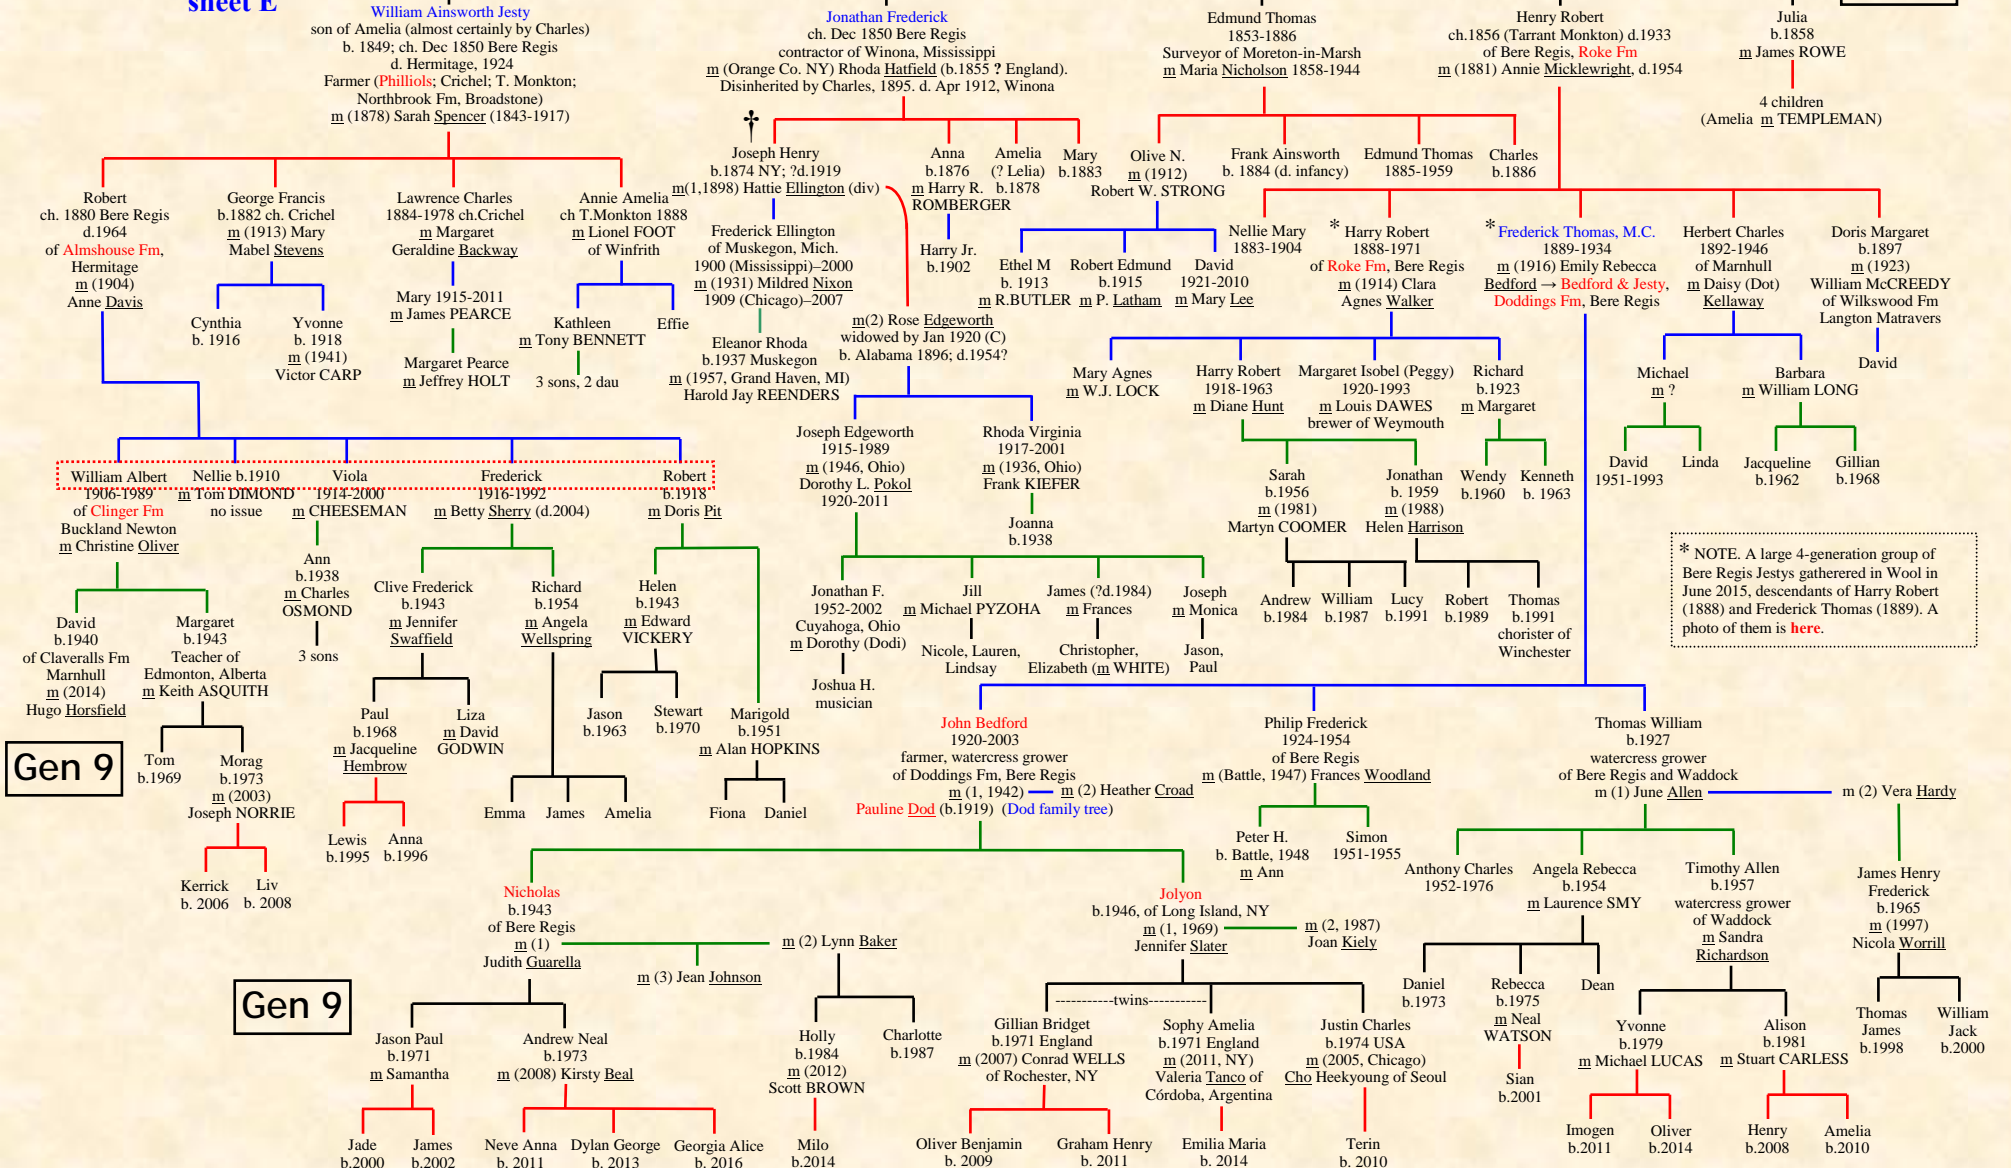

F

Charles Jesty 1800-1897 latterly of Bere Regis Surveyor, contractor and farmer m(1) Sarah Salter (d.1843) m(2) Amelia Ainsworth of Bere Regis ca.1825-1887 Southampton

† NOTE: Records of Jonathan Frederick's branch and the links to Michigan and Ohio are complex. See more on JFJ's notes page.

Gen 5

first marriage sheet E

* NOTE: A large 4-generation group of Bere Regis Jests gathered in Wool in June 2015, descendants of Harry Robert (1888) and Frederick Thomas (1889). A photo of them is here.

Gen 9

Gen 9